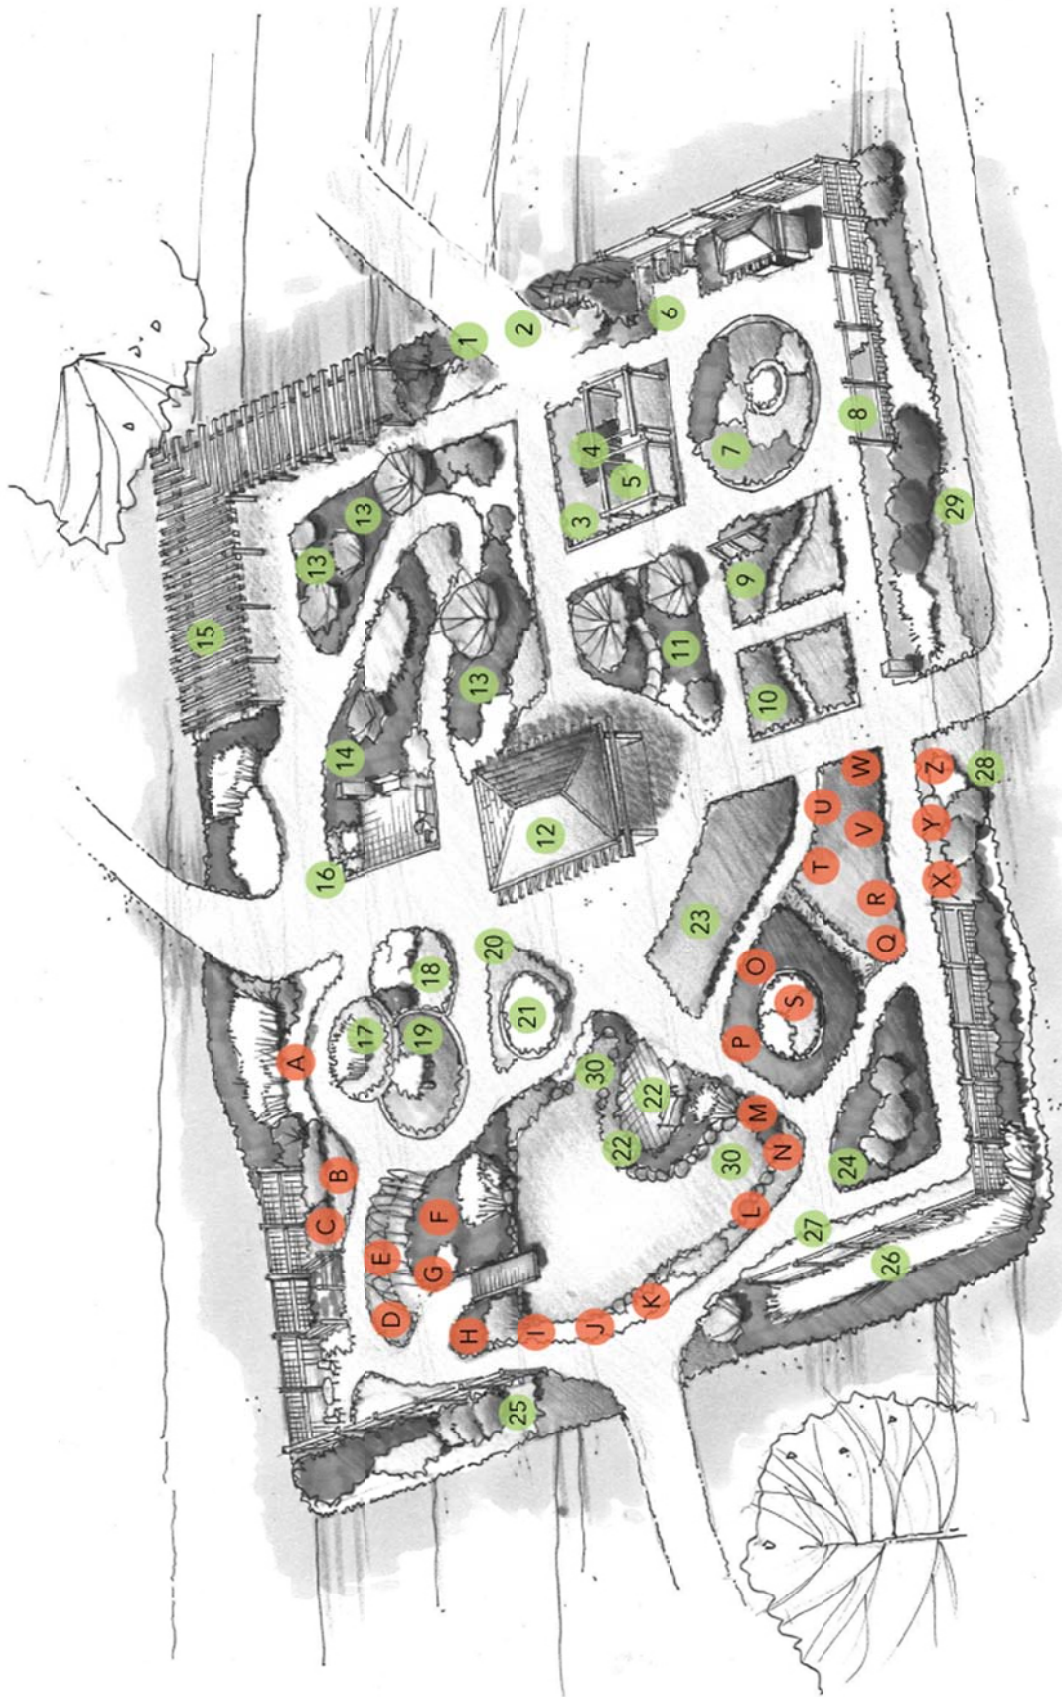

# Idea Garden Plant Guide

Spring 2015

## New Entrance

Bed #	Plant Name	Type	Botanical Name
1	Osteospermum Passion Mix	Annual	---
	Viola Sorbet Blackberry XP	Annual	---
	Viola Sorbet Raspberry XP	Annual	---
	Viola Sorbet White XP	Annual	---